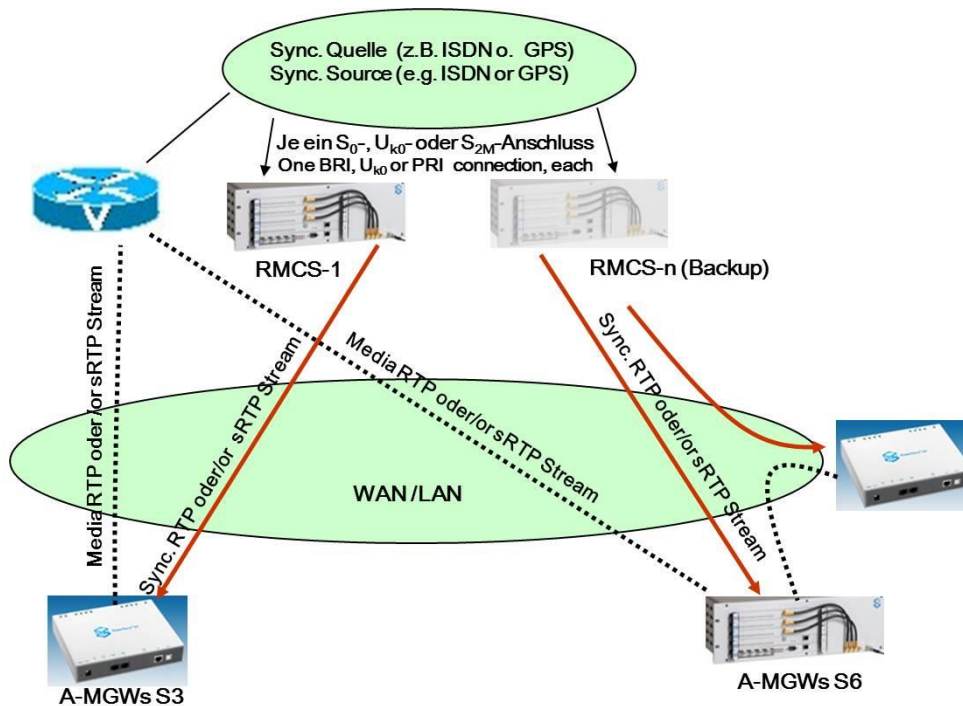

## Reference list of NovaTec Kommunikationstechnik GmbH

Partner	Project	Supply
Swisscom	Project Coop:	Delivery of soft and hardware for setup of a pulse accurate connection for ISDN and DECT based TK systems via IP of a network with a Cisco callmanager environment.

Cisco Systems	Project VG-2BRI:	Sale of part licenses as well as joint development and definition of a new codec for the synchronous transfer of data, delivery of hardware for various VoIP projects, even to international warehouses.
---------------	------------------	--

## Reference list of NovaTec Kommunikationstechnik GmbH

<u>Partner</u>	<u>Project</u>	<u>Supply</u>
----------------	----------------	---------------

**Wind farms**

Delivery of hardware for the connection of the electric meters to a central point over great distances within the wind farms.

**Weinmann**

GAP Tunnel

System delivery for the connection of remote analogue terminal equipment over great distances in a tunnel to the GSM network with the help of an integrated GSM gateway.

**Dimensiondata**