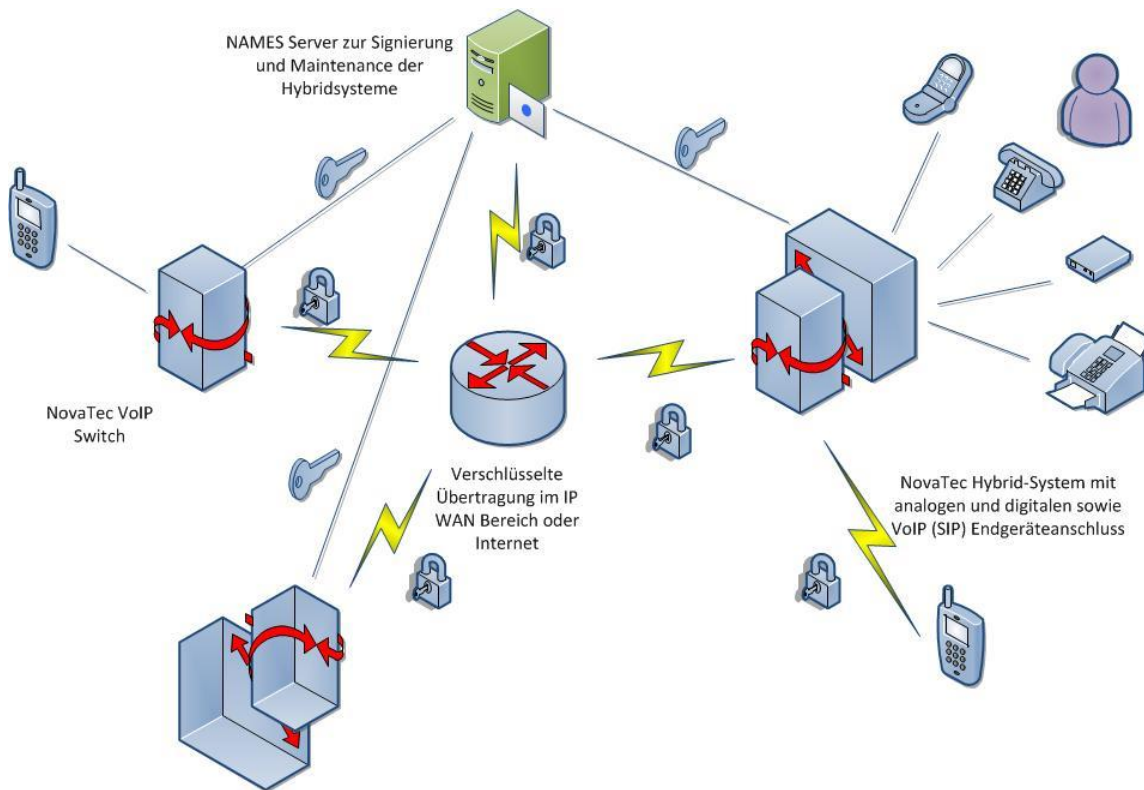

## Reference list of NovaTec Kommunikationstechnik GmbH

<u>Partner</u>	<u>Project</u>	<u>Supply</u>
----------------	----------------	---------------

**Wind farms**

Delivery of hardware for the connection of the electric meters to a central point over great distances within the wind farms.

**Hydro dams**

County of Saxony

Delivery of hardware for the range extension of interfaces and the expansion of the existing telephony network with IP connection.

We change the shape of the world

## Reference list of NovaTec Kommunikationstechnik GmbH

**Partner**                      **Project**                      **Supply**

---

**British Telecom**

Central bank

Delivery and installation of hardware for a VoIP network in a CUCM environment.

**Weinmann**

GAP Tunnel

System delivery for the connection of remote analogue terminal equipment over great distances in a tunnel to the GSM network with the help of an integrated GSM gateway.

**Dimensiondata**