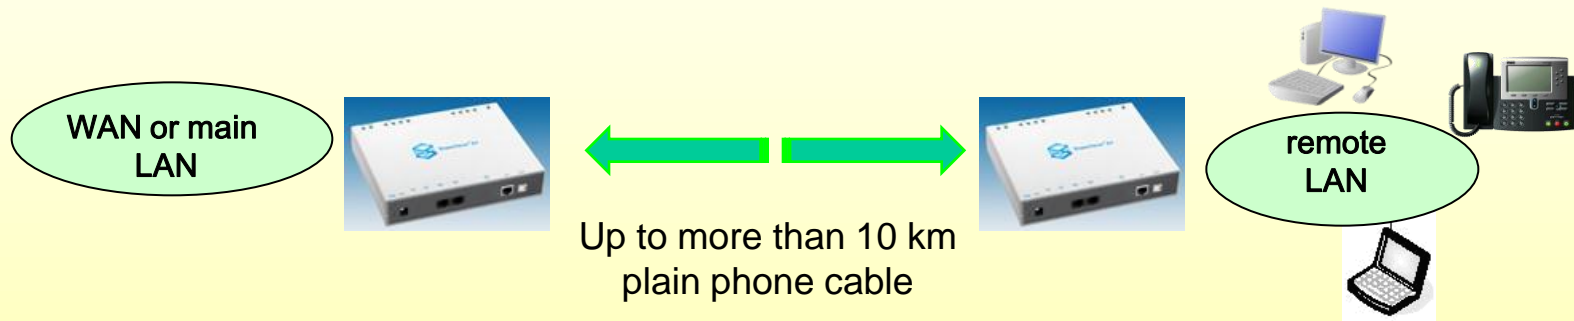

Possible configuration: